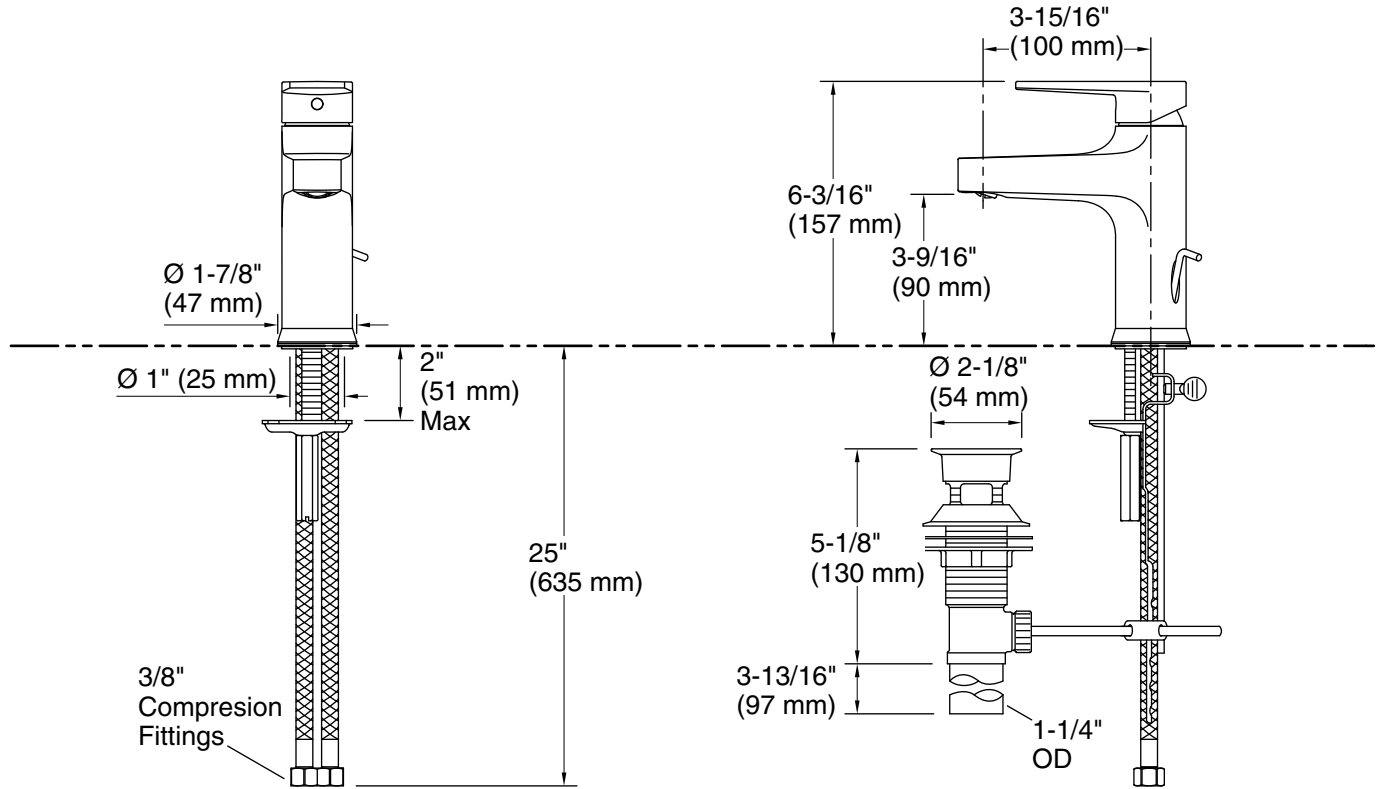

Features

- 3-15/16" (100 mm) spout reach
- 1.2 gpm (4.5 lpm) maximum flow rate
- Single lever handle allows for both on/off activation and temperature setting
- High-temperature limit setting for added safety
- KOHLER ceramic disc valves exceed industry longevity standards for a lifetime of durable performance

Material

- Premium metal construction for durability and reliability
- KOHLER finishes resist corrosion and tarnishing

Installation

- Coordinates with Pitch™ bath and shower trim
- Single-hole installation (escutcheon plate sold separately)
- Preattached flexible supply lines simplify installation

Technical Information

All product dimensions are nominal.

Faucet:

Flow rate: 1.2 gal/min (4.5 l/min)

Pressure: 60 psi (4.1 bar)

Drain included: Yes

Spout:

Spout reach: 3-15/16" (100 mm)